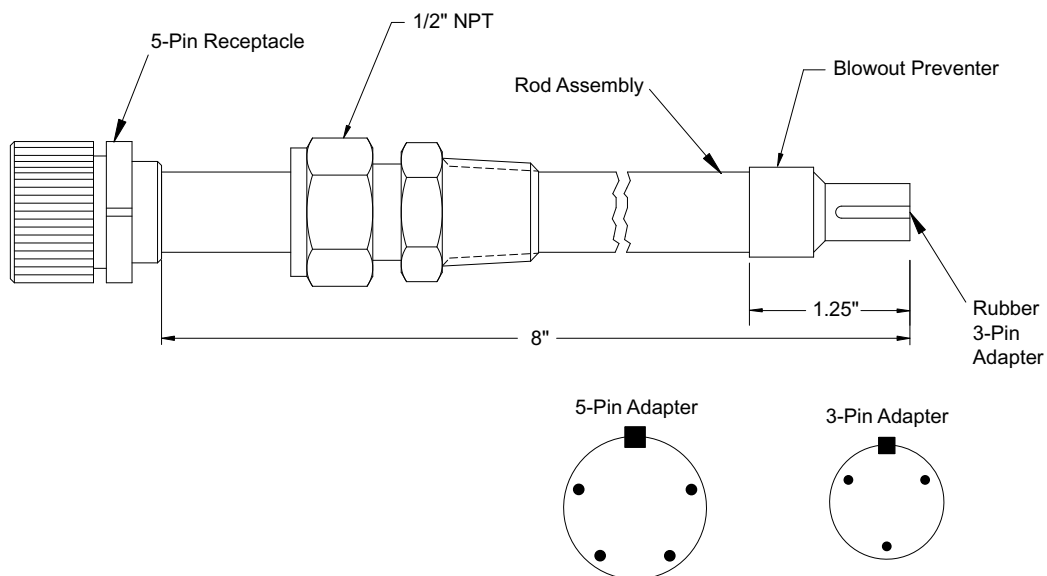

Probe Adapters

Probe to Instrument Connection

Adjustable 6-Pin Male to 6-Pin Female (Standard)

Adjustable 5-Pin Male to 3-Pin Female (Small w/Blowout)

Metal Samples Company

A Division of Alabama Specialty Products, Inc.

Adjustable 5-Pin Male to 6-Pin Female (Small w/Blowout)

Probe Adapter Ordering Information

Model			
HA7001	8" Probe Extension Adapter		
	Type		
	00	6-Pin Male to 6-Pin Female with Fitting	
	10	6-Pin Male to 6-Pin Female - Rod Only	
	01	6-Pin Male to 6-Pin Female (Small) with Blowout and Fitting	
	02	6-Pin Male to 6-Pin Female with Blowout and Fitting	
	03	5-Pin Male to 3-Pin Female (Small) with Blowout and Fitting	
06	5-Pin Male to 6-Pin Female (Small) with Blowout and Fitting		
Probe Alloy			
	158	316 SS	
HA7001	00	158	Example of Adapter Ordering #