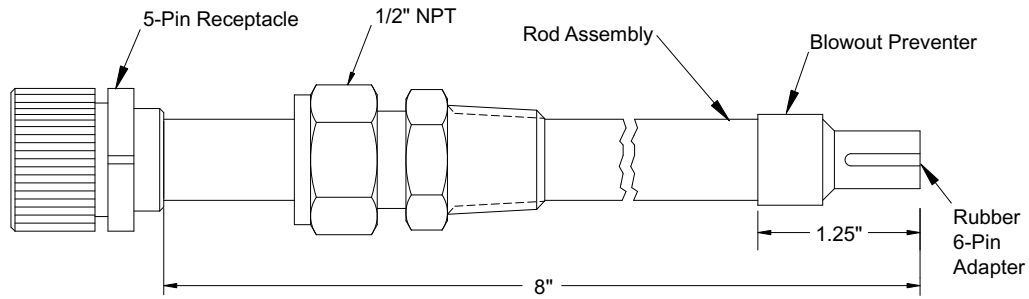

Probe Adapters

Probe to Instrument Connection

Adjustable 6-Pin Male to 6-Pin Female (Standard)

Adjustable 5-Pin Male to 3-Pin Female (Small w/Blowout)

Metal Samples Company

A Division of Alabama Specialty Products, Inc.

Adjustable 5-Pin Male to 6-Pin Female (Small w/Blowout)

Probe Adapter Ordering Information

Model			
HA7001	8" Probe Extension Adapter		
	Type		
	00	6-Pin Male to 6-Pin Female with Fitting	
	10	6-Pin Male to 6-Pin Female - Rod Only	
	01	6-Pin Male to 6-Pin Female (Small) with Blowout and Fitting	
	02	6-Pin Male to 6-Pin Female with Blowout and Fitting	
	03	5-Pin Male to 3-Pin Female (Small) with Blowout and Fitting	
06	5-Pin Male to 6-Pin Female (Small) with Blowout and Fitting		
Probe Alloy			
	158	316 SS	
HA7001	00	158	Example of Adapter Ordering #