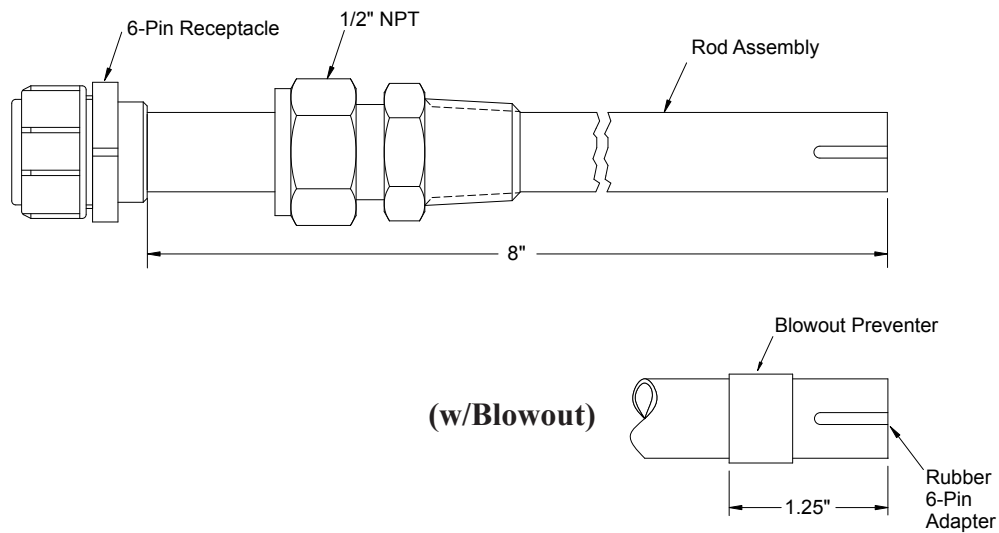

Probe Adapters

Probe to Instrument Connection

Adjustable 6-Pin Male to 6-Pin Female (Standard)

Adjustable 5-Pin Male to 3-Pin Female (Small w/Blowout)

Metal Samples Company

A Division of Alabama Specialty Products, Inc.

Adjustable 5-Pin Male to 6-Pin Female (Small w/Blowout)

Probe Adapter Ordering Information

Model			
HA7001	8" Probe Extension Adapter		
	Type		
	00	6-Pin Male to 6-Pin Female with Fitting	
	10	6-Pin Male to 6-Pin Female - Rod Only	
	01	6-Pin Male to 6-Pin Female (Small) with Blowout and Fitting	
	02	6-Pin Male to 6-Pin Female with Blowout and Fitting	
	03	5-Pin Male to 3-Pin Female (Small) with Blowout and Fitting	
06	5-Pin Male to 6-Pin Female (Small) with Blowout and Fitting		
Probe Alloy			
	158	316 SS	
HA7001	00	158	Example of Adapter Ordering #