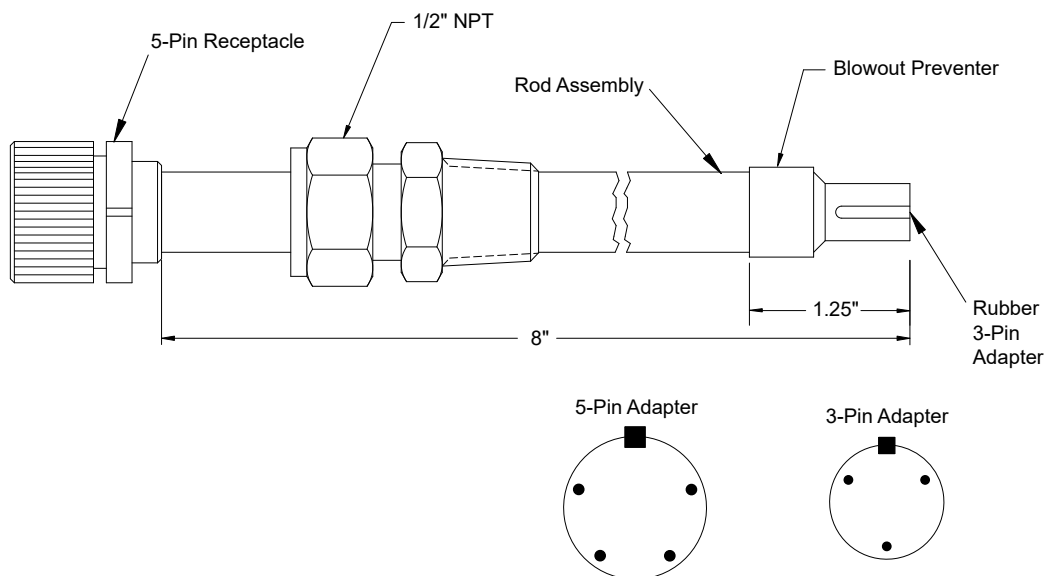

Probe Adapters

Probe to Instrument Connection

Adjustable 6-Pin Male to 6-Pin Female (Standard)

Adjustable 5-Pin Male to 3-Pin Female (Small w/Blowout)

Adjustable 5-Pin Male to 6-Pin Female (Small w/Blowout)

Probe Adapter Ordering Information

Model			
HA7001	8" Probe Extension Adapter		
	Type		
	00	6-Pin Male to 6-Pin Female with Fitting	
	09	6-Pin Male to 6-Pin Female (Small) with Fitting	
	10	6-Pin Male to 6-Pin Female - Rod Only	
	01	6-Pin Male to 6-Pin Female (Small) with Blowout and Fitting	
	02	6-Pin Male to 6-Pin Female with Blowout and Fitting	
	03	5-Pin Male to 3-Pin Female (Small) with Blowout and Fitting	
06	5-Pin Male to 6-Pin Female (Small) with Blowout and Fitting		
Probe Alloy			
	158	316 SS	
HA7001	00	158	Example of Adapter Ordering #