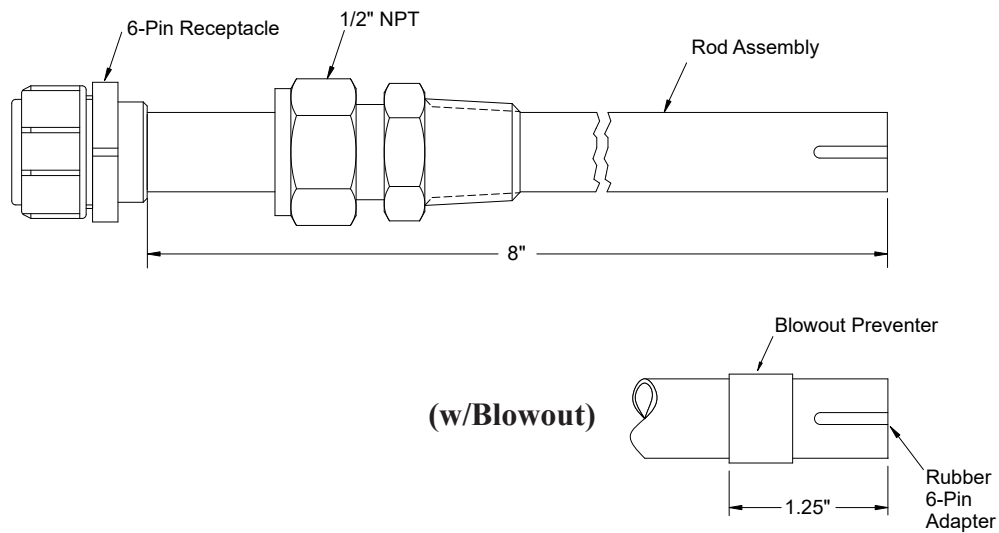

Probe Adapters

Probe to Instrument Connection

Adjustable 6-Pin Male to 6-Pin Female (Standard)

Adjustable 5-Pin Male to 3-Pin Female (Small w/Blowout)

Adjustable 5-Pin Male to 6-Pin Female (Small w/Blowout)

Probe Adapter Ordering Information

Model			
HA7001	8" Probe Extension Adapter		
	Type		
	00	6-Pin Male to 6-Pin Female with Fitting	
	09	6-Pin Male to 6-Pin Female (Small) with Fitting	
	10	6-Pin Male to 6-Pin Female - Rod Only	
	01	6-Pin Male to 6-Pin Female (Small) with Blowout and Fitting	
	02	6-Pin Male to 6-Pin Female with Blowout and Fitting	
	03	5-Pin Male to 3-Pin Female (Small) with Blowout and Fitting	
06	5-Pin Male to 6-Pin Female (Small) with Blowout and Fitting		
Probe Alloy			
	158	316 SS	
HA7001	00	158	Example of Adapter Ordering #