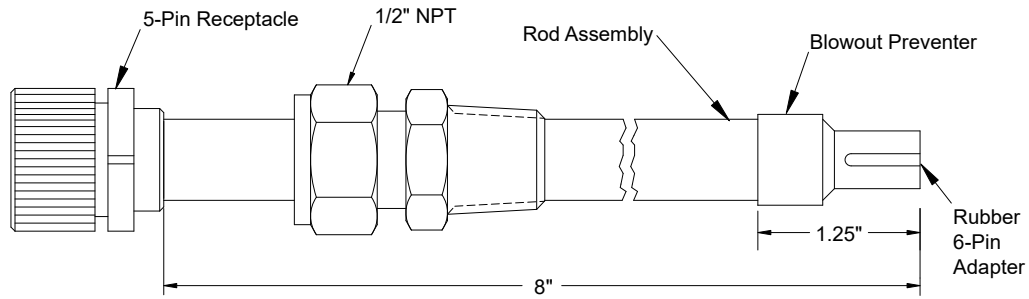

Probe Adapters

Probe to Instrument Connection

Adjustable 6-Pin Male to 6-Pin Female (Standard)

Adjustable 5-Pin Male to 3-Pin Female (Small w/Blowout)

Adjustable 5-Pin Male to 6-Pin Female (Small w/Blowout)

Probe Adapter Ordering Information

Model			
HA7001	8" Probe Extension Adapter		
	Type		
	00	6-Pin Male to 6-Pin Female with Fitting	
	09	6-Pin Male to 6-Pin Female (Small) with Fitting	
	10	6-Pin Male to 6-Pin Female - Rod Only	
	01	6-Pin Male to 6-Pin Female (Small) with Blowout and Fitting	
	02	6-Pin Male to 6-Pin Female with Blowout and Fitting	
	03	5-Pin Male to 3-Pin Female (Small) with Blowout and Fitting	
06	5-Pin Male to 6-Pin Female (Small) with Blowout and Fitting		
Probe Alloy			
	158	316 SS	
HA7001	00	158	Example of Adapter Ordering #